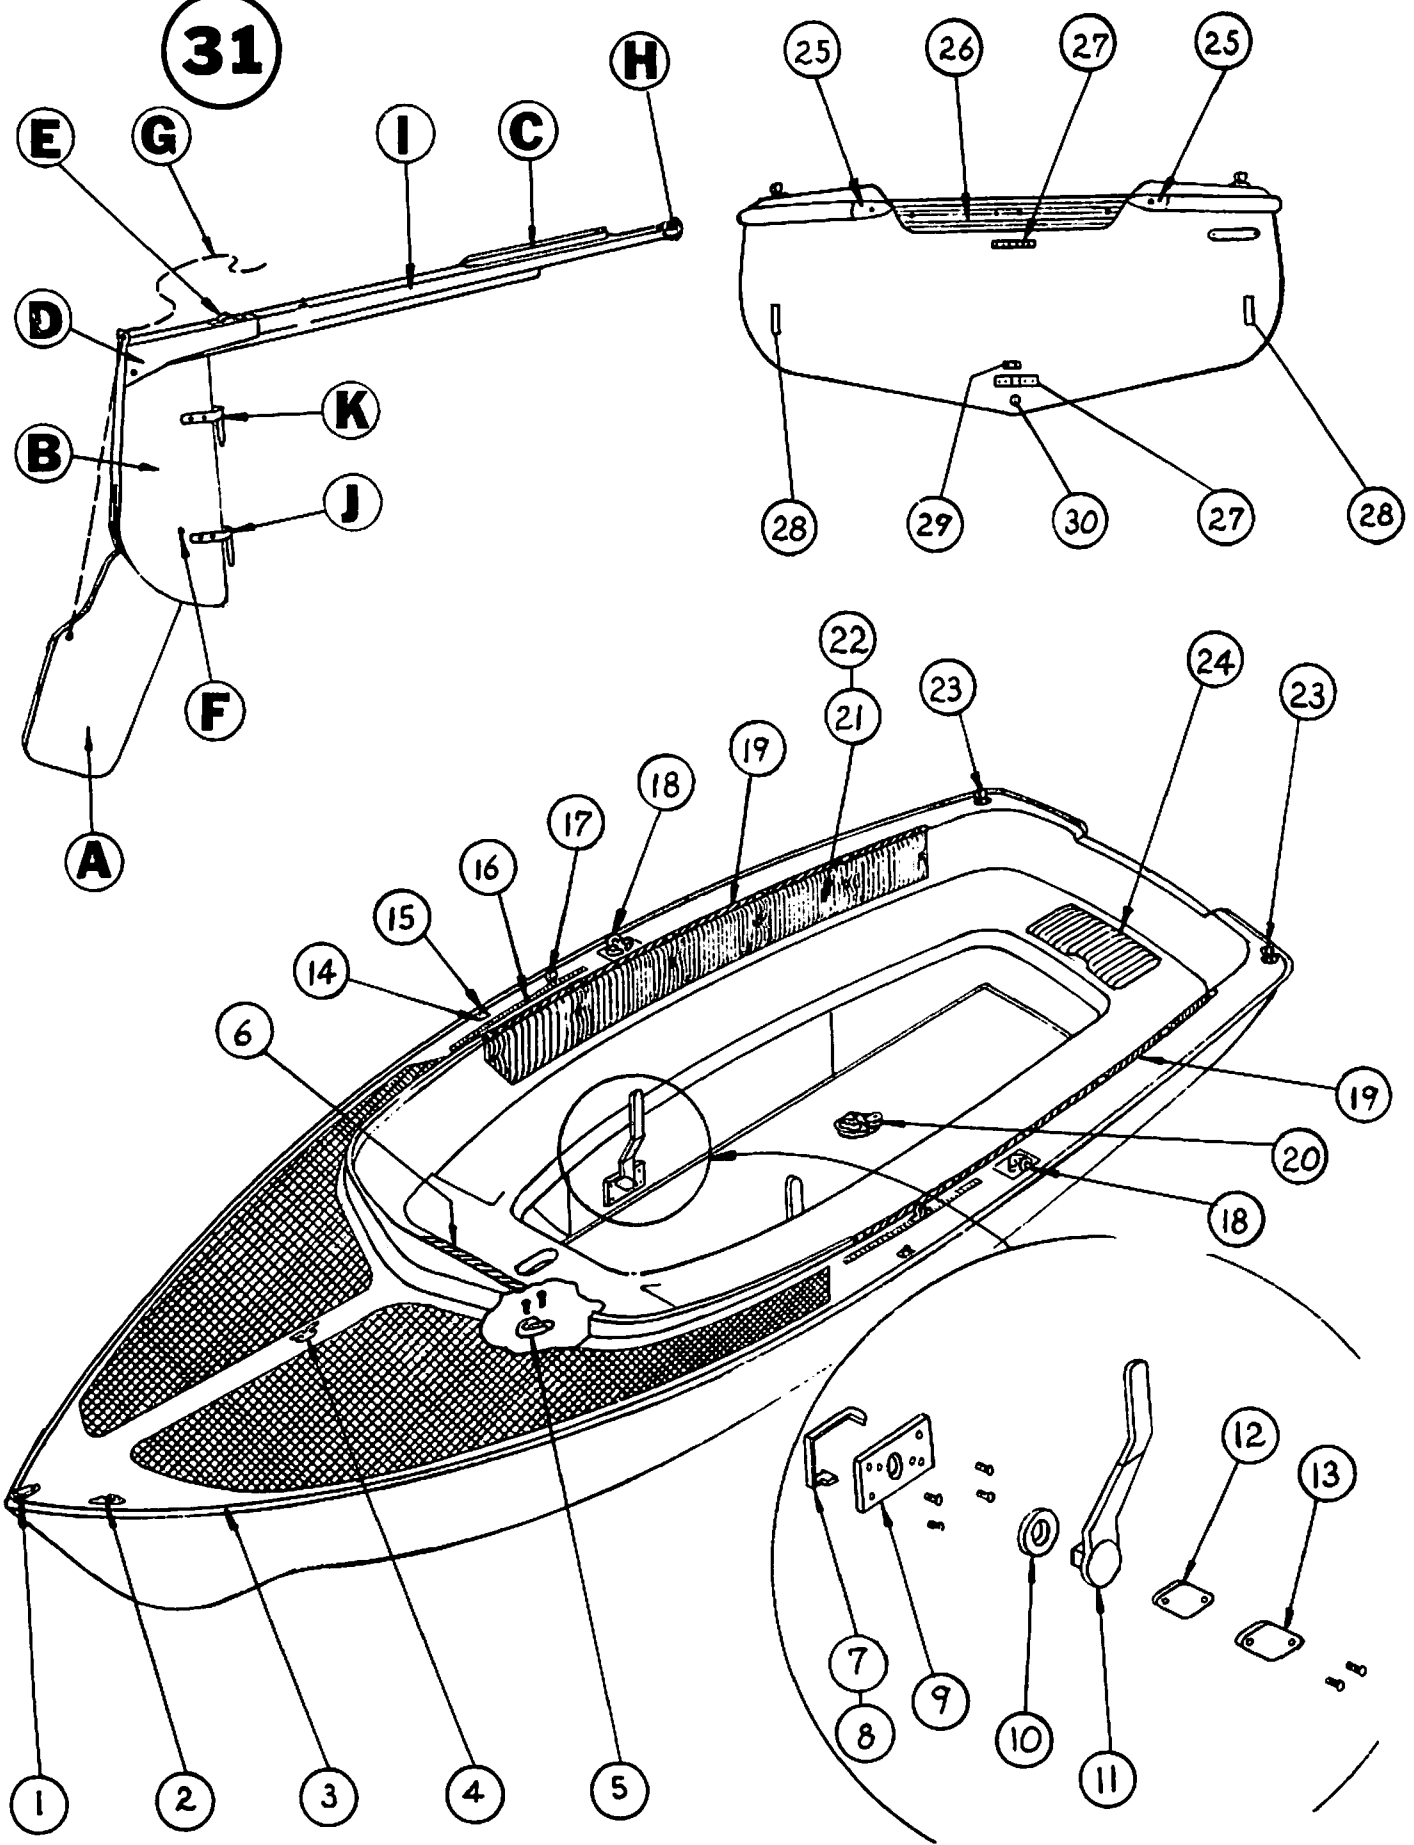

LS-16

31

LS-16

REF. NO.	PART NO.	HARDWARE	QTY.
1	25009	Fitting Stem Head	1
2	25042	Chock Bow Skenes	1
3	419416	Vinyl Extr. Die 419 x 416"	1
4	25043	Cleat Mooring	1
5	25044	Casting Mast Heel	1
6	811772	Lid. Assy. Fwd. Hatch	1
7	842464	Brkt. Lee Board Lock - St'bd.	1
8	842463	Brkt. Lee Board Lock - Port	1
9	841844	Plate Bedlog	2
10	821950	Gasket	2
11	811384	Lever Assy. Bd.	2
12	821991	Bushing Pressure Plate	2
13	841845	Plate Pressure	2
14	25013	Plate Chain	2
15	25006	Cover Chain Plate	2
16	830169	Track Sail	2
17	25041	Leader Adj. Jib Sheet	2
18	25028	Cleat With Fairlead	2
19	811847	Rope Assy. Grab	2
20	25026	Cleat Swivel Combination	1
21	811770	Back Rest Assy. - St'bd.	1
22	811771	Back Rest Assy. - Port	1
23	25000	Block Deck Swivel Base	2
24	811773	Lid Assy. Aft Hatch	1
25	23531	Casting Tran. P or S Mystic	2
26	842196	Mldg. Tran. Trim	1
27	25014	Gudgeon	2
28	23001	Casting Bow Eye	2
29	25008	Hold Down Rudder	1
30	23529	Ferrule Al. 1" O.D. x 1 1/8"	1
31	811900	Rudder Assembly	1
31A	842136	Rudder	1
31B	812548	Rudder Assembly Upper	1
31C	822794	Hiking Stick	1
31D	25156	Casting Tiller	1
31E	25054	Jam Cleat	1
31F	841665	Shim Rudder	1
31G	822479	Cord Rudder	1
31H	24958	Tip	1
31I	843600	Tiller	1
31J	25010	Pintle - Long	1
31K	25011	Pintle - Short	1
42	811774	Lee Board Assy. - Starboard	1
43	811775	Lee Board Assy. - Port	1
44	25032	Adjuster Shroud or Stay	1
45	25023	Shackle	1
46	811796	Jibstay Assy.	1
47	25051	Jib Sail	1
48	25047	Mast	1
49	811797	Shroud Assy.	2
50	812311	Halyard Assy.	1
51	25001	Block Shackel Swivel	1
52	811784	Halyard Assy. Main	1
53	25074	Main Sail	1
54	25041	Leader Adj. Jib Sheet	1
55	25057	Boom	1

REF. NO.	PART NO.	HARDWARE	QTY.
56	25002	Block Shackle	1
57	822775	Sheet Main	1
58	722774	Sheet Jib	1
59	811831	Boomvang Assy.	1
60	811325	Yoke Asst. Mast - Fwd.	1
61	811801	Yoke Assy. Mast - Aft.	1
	814580	Owners Manual Packet	
	801110	Dark Blue Repair Kit Exterior	
	51514	Dark Blue Gelcoat Exterior	