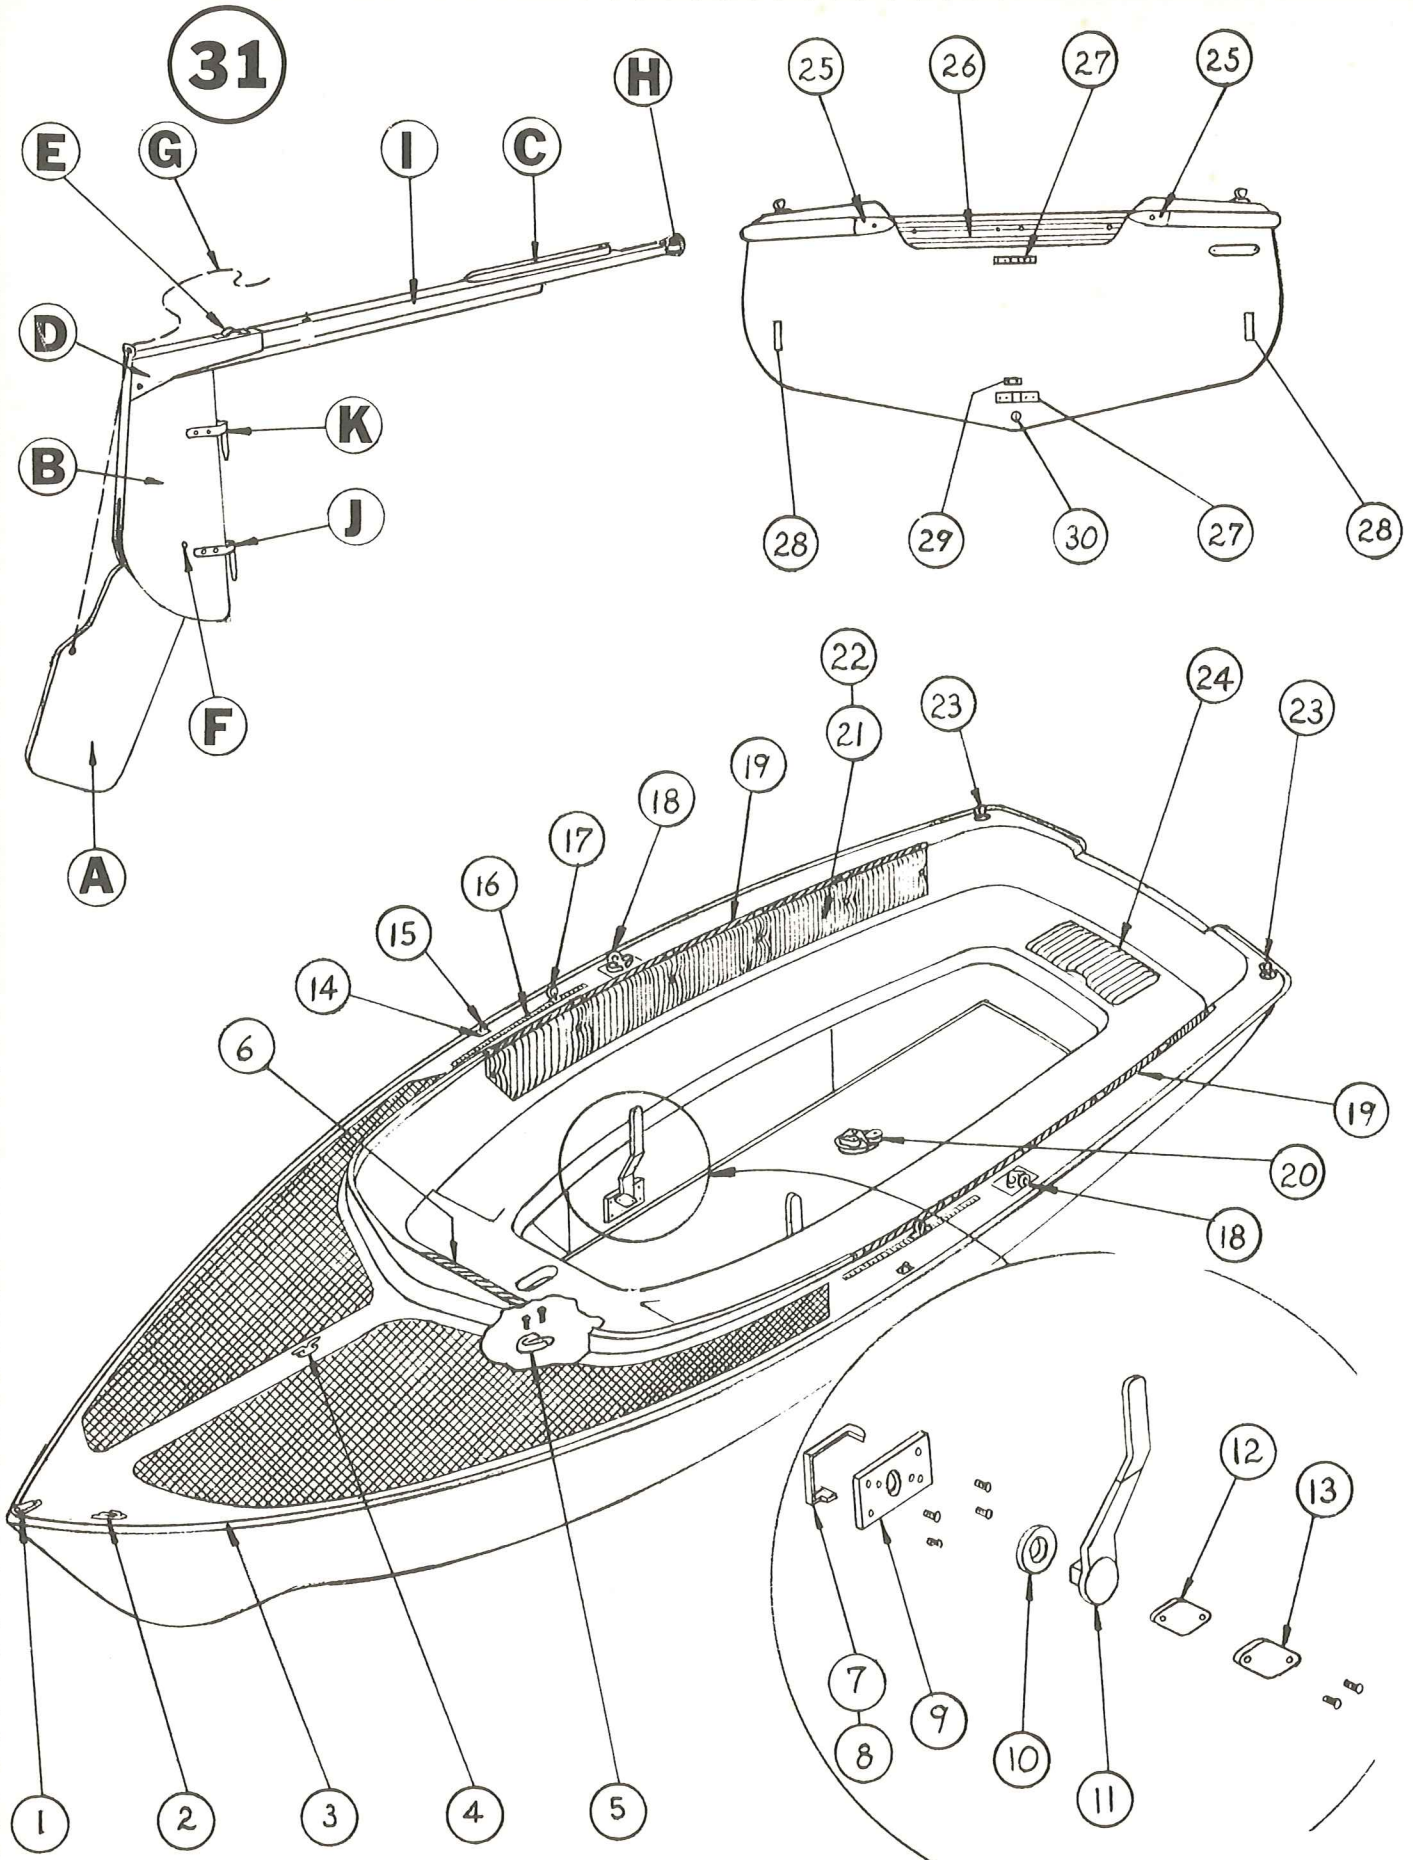

31

LS-16

REF. NO.	PART NO.	HARDWARE	QTY
1	25009	Fitting Stem Head	1
2	25042	Chock Bow Skenes	1
3	419416	Vinyl Extr. Die 419 x 416"	1
4	25043	Cleat Mooring	1
5	25044	Casting Mast Heel	1
6	811772	Lid. Assy. Fwd. Hatch	1
7	842464	Brkt. Lee Board Lock - St'bd.	1
8	842463	Brkt. Lee Board Lock - Port	1
9	841844	Plate Bedlog	2
10	821950	Gasket	2
11	811384	Lever Assy. Bd.	2
12	821991	Bushing Pressure Plate	2
13	841845	Plate Pressure	2
14	25013	Plate Chain	2
15	25006	Cover Chain Plate	2
16	830169	Track Sail	2
17	25041	Leader Adj. Jib Sheet	2
18	25028	Cleat With Fairlead	2
19	811847	Rope Assy. Grab	2
20	25026	Cleat Swivel Combination	1
21	811770	Back Rest Assy. - St'bd.	1
22	811771	Back Rest Assy. - Port	1
23	25000	Block Deck Swivel Base	2
24	811773	Lid Assy. Aft Hatch	1
25	23531	Casting Tran. P or S Mystic	2
26	842196	Mldg. Tran. Trim	1
27	25014	Gudgeon	2
28	23001	Casting Bow Eye	2
29	25008	Hold Down Rudder	1
30	23529	Ferrule Al. 1" O.D. x 1 1/8"	1
31	811900	Rudder Assembly	1
31A	842136	Rudder	1
31B	812548	Rudder Assembly Upper	1
31C	822794	Hiking Stick	1
31D	25156	Casting Tiller	1
31E	25054	Jam Cleat	1
31F	841665	Shim Rudder	1
31G	822479	Cord Rudder	1
31H	24958	Tip	1
31I	843600	Tiller	1
31J	25010	Pintle - Long	1
31K	25011	Pintle - Short	1
42	811774	Lee Board Assy. - Starboard	1
43	811775	Lee Board Assy. - Port	1
44	25032	Adjuster Shroud or Stay	1
45	25023	Shackle	1
46	811796	Jibstay Assy.	1
47	25051	Jib Sail	1
48	25047	Mast	1
49	811797	Shroud Assy.	2
50	812311	Halyard Assy.	1
51	25001	Block Shackel Swivel	1
52	811784	Halyard Assy. Main	1
53	25074	Main Sail	1
54	25041	Leader Adj. Jib Sheet	1
55	25057	Boom	1

REF. NO.	PART NO.	HARDWARE	QTY.
56	25002	Block Shackle	1
57	822775	Sheet Main	1
58	722774	Sheet Jib	1
59	811831	Boomvang Assy.	1
60	811325	Yoke Asst. Mast - Fwd.	1
61	811801	Yoke Assy. Mast - Aft.	1
	814580	Owners Manual Packet	
	801110	Dark Blue Repair Kit Exterior	
	51514	Dark Blue Gelcoat Exterior	