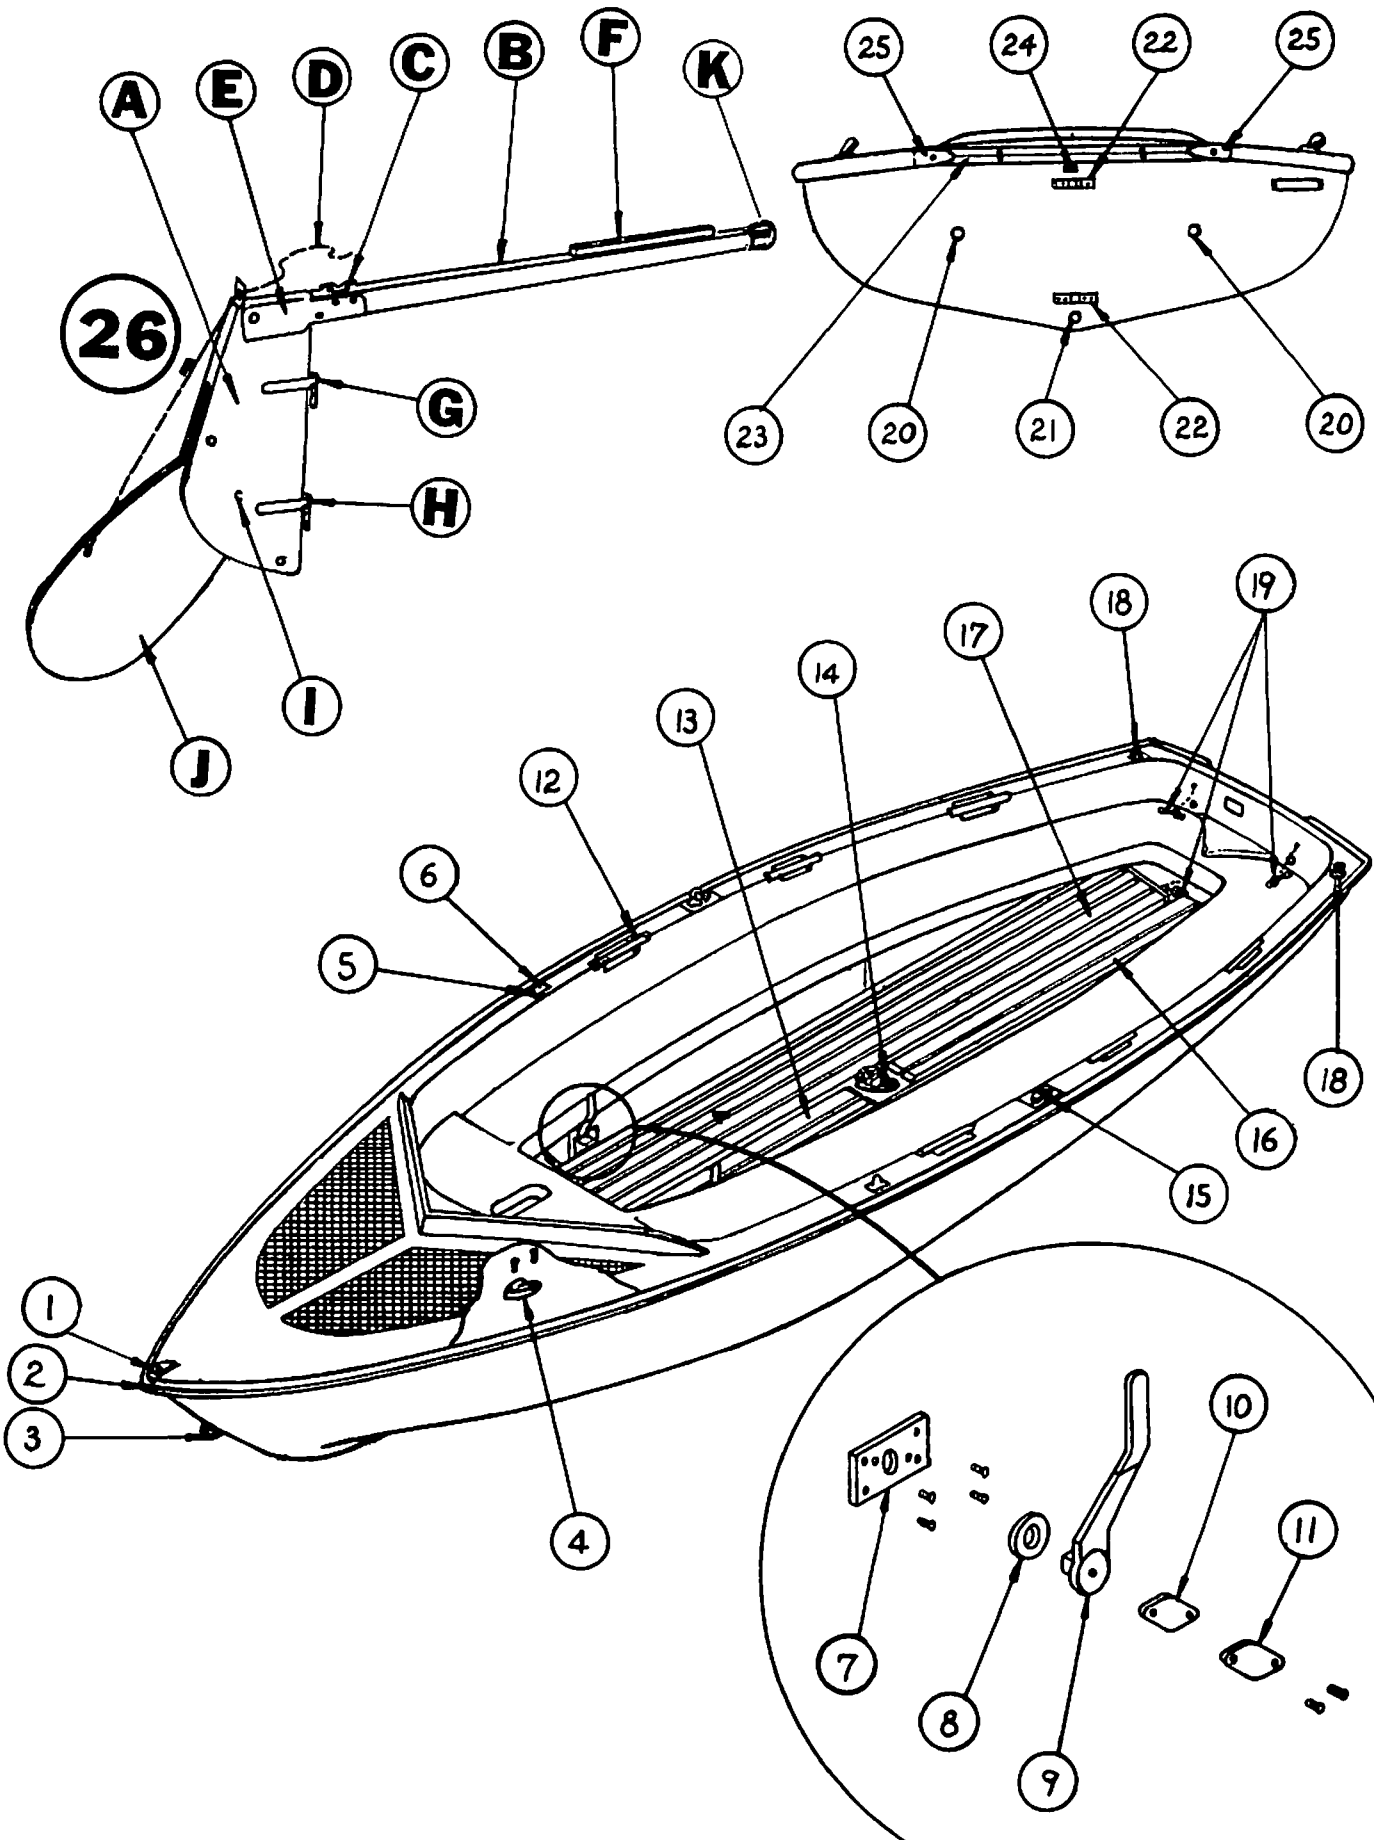

LS-13

LS-13

REF. NO.	PART NO.	HARDWARE	QTY.
1	25009	Fitting Stem Head	1
2	419336	Vinyl Extr. Die 419 x 336"	1
3	23022	Casting Bow Eye	2
4	25027	Casting Mast Heel	1
5	25006	Cover Chain Plate	2
6	25013	Plate Chain	2
7	841844	Plate Bedlog	2
8	821950	Gasket	2
9	811384	Lever Assy. Lee Bd.	2
10	821991	Bushing Pressure Plate	2
11	841845	Plate Pressure	2
12	841609	Tube Handle	1
13	821574	Slat Fwd.	1
14	25026	Cleat Swivel Combination	1
15	25028	Cleat With Fairlead	2
16	821575	Slat Aft	1
17	811229	Slat Assy.	1
18	25000	Block Deck Swivel Base	2
19	22319	Plug W/Chain R Feik Bailer	1
20	22571	Ferrule Al 1" O.D. x 1 3/4"	1
21	23529	Ferrule Al 1" O.D. x 1 1/8"	1
22	25014	Gudgeon	2
23	841652	Strip Transom Cover	1
24	25008	Hold Down Rudder	1
25	23531	Casting Transom P or S	2
26	821940	Rudder Assembly	1
26A	812547	Rudder Assembly Upper	1
26B	843598	Tiller	1
26C	20554	Jam Cleat	1
26D	822479	Cord Rudder	1
26E	25156	Casting Tiller	1
26F	821474	Hiking Stick	1
26G	25011	Pintle Short	1
26H	25010	Pintle Long	1
26I	841665	Shim Rudder	1
26J	841660	Rudder	1
26K	24958	Tip	1
36	811401	Lee Board P.	1
37	811402	Lee Board S.	1
38	25032	Adjustor Shroud or Stay	1
39	842022	Shackle	1
40	811844	Jib Stay	1
41	25022	Jib Sail	1
42	25019	Mast	1
43	811843	Shroud Assy.	2
44	811245	Jib Halyard	1
45	25001	Block Shackle Swivel	1
46	811245	Main Halyard	1
47	25021	Main Sail	1
48	25018	Boom	1
49	25002	Block Shackle	1
50	821583	Sheet	1
51	811325	Yode Assy. Mast Fwd.	1
52	811251	Yode Assy. Mast Aft	1
		814580 Owners Manual Packet	
		800872 Sand White Repair Kit Exterior	
	**	51503 Sand White Gelcoat Exterior	
		801109 Light Green Repair Kit Exterior	
	**	51515 Light Green Gelcoat Exterior	
	**	51504 Light Green Gelcoat Interior	
	**	51565 Dark Green Spatter Interior	

* Order by total yards or feet.
 ** Order Gelcoat by pounds.

LS-13