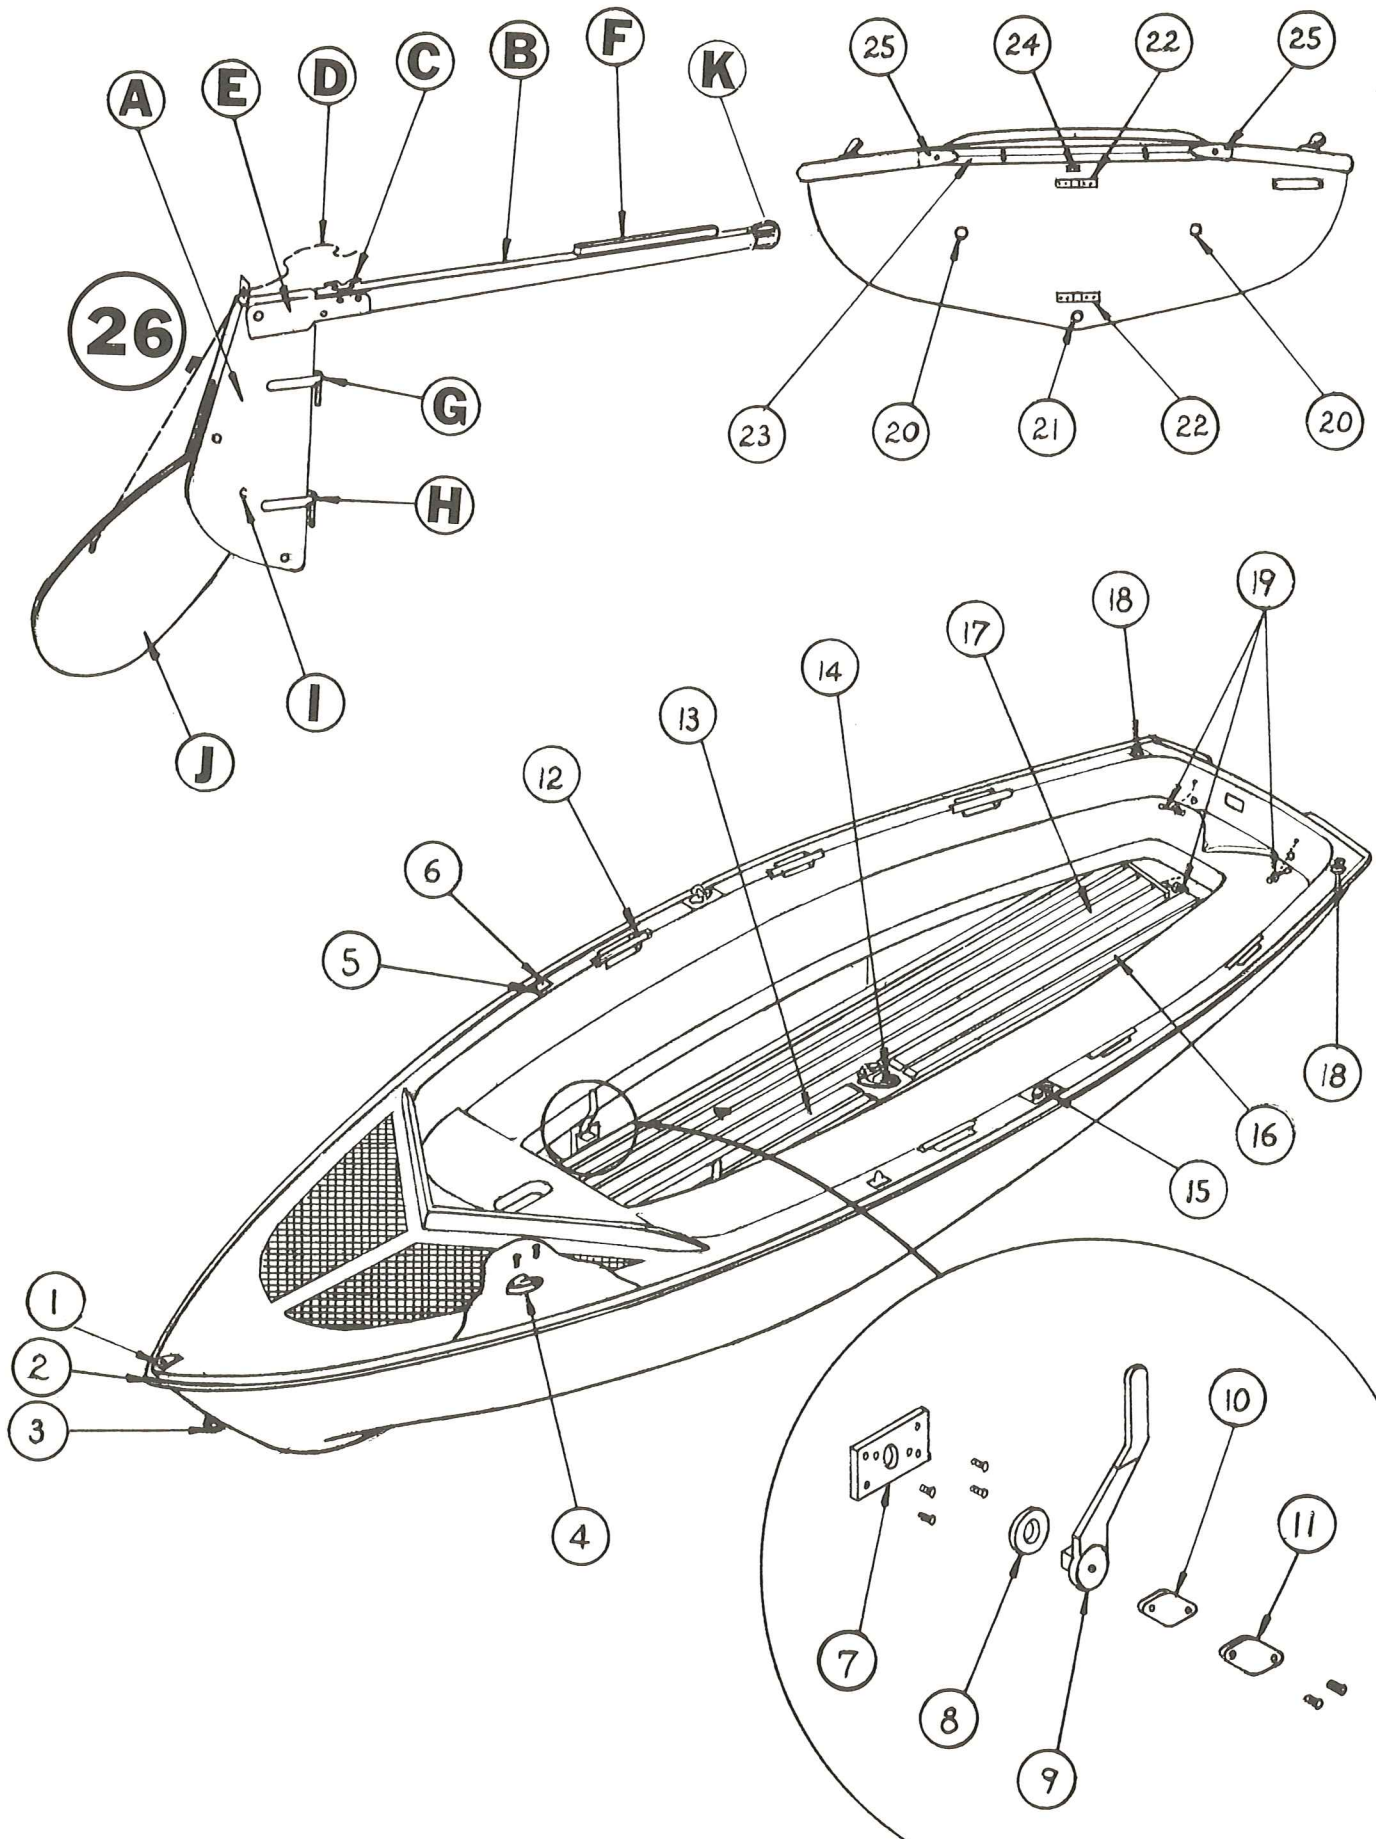

LS-13

LS-13

REF. NO.	PART NO.	HARDWARE	QTY.
1	25009	Fitting Stem Head	1
2	419336	Vinyl Extr. Die 419 x 336"	1
3	23022	Casting Bow Eye	2
4	25027	Casting Mast Heel	1
5	25006	Cover Chain Plate	2
6	25013	Plate Chain	2
7	841844	Plate Bedlog	2
8	821950	Gasket	2
9	811384	Lever Assy. Lee Bd.	2
10	821991	Bushing Pressure Plate	2
11	841845	Plate Pressure	2
12	841609	Tube Handle	1
13	821574	Slat Fwd.	1
14	25026	Cleat Swivel Combination	1
15	25028	Cleat With Fairlead	2
16	821575	Slat Aft	1
17	811229	Slat Assy.	1
18	25000	Block Deck Swivel Base	2
19	22319	Plug W/Chain R Feik Bailer	1
20	22571	Ferrule Al 1" O.D. x 1 3/4"	1
21	23529	Ferrule Al 1" O.D. x 1 1/8"	1
22	25014	Gudgeon	2
23	841652	Strip Transom Cover	1
24	25008	Hold Down Rudder	1
25	23531	Casting Transom P or S	2
26	821940	Rudder Assembly	1
26A	812547	Rudder Assembly Upper	1
26B	843598	Tiller	1
26C	20554	Jam Cleat	1
26D	822479	Cord Rudder	1
26E	25156	Casting Tiller	1
26F	821474	Hiking Stick	1
26G	25011	Pintle Short	1
26H	25010	Pintle Long	1
26I	841665	Shim Rudder	1
26J	841660	Rudder	1
26K	24958	Tip	1
36	811401	Lee Board P.	1
37	811402	Lee Board S.	1
38	25032	Adjustor Shroud or Stay	1
39	842022	Shackle	1
40	811844	Jib Stay	1
41	25022	Jib Sail	1
42	25019	Mast	1
43	811843	Shroud Assy.	2
44	811245	Jib Halyard	1
45	25001	Block Shackle Swivel	1
46	811245	Main Halyard	1
47	25021	Main Sail	1
48	25018	Boom	1
49	25002	Block Shackle	1
50	821583	Sheet	1
51	811325	Yode Assy. Mast Fwd.	1
52	811251	Yode Assy. Mast Aft	1
		814580 Owners Manual Packet	
		800872 Sand White Repair Kit Exterior	
	**	51503 Sand White Gelcoat Exterior	
		801109 Light Green Repair Kit Exterior	
	**	51515 Light Green Gelcoat Exterior	
	**	51504 Light Green Gelcoat Interior	
	**	51565 Dark Green Spatter Interior	

* Order by total yards or feet.
** Order Gelcoat by pounds.

LS-13