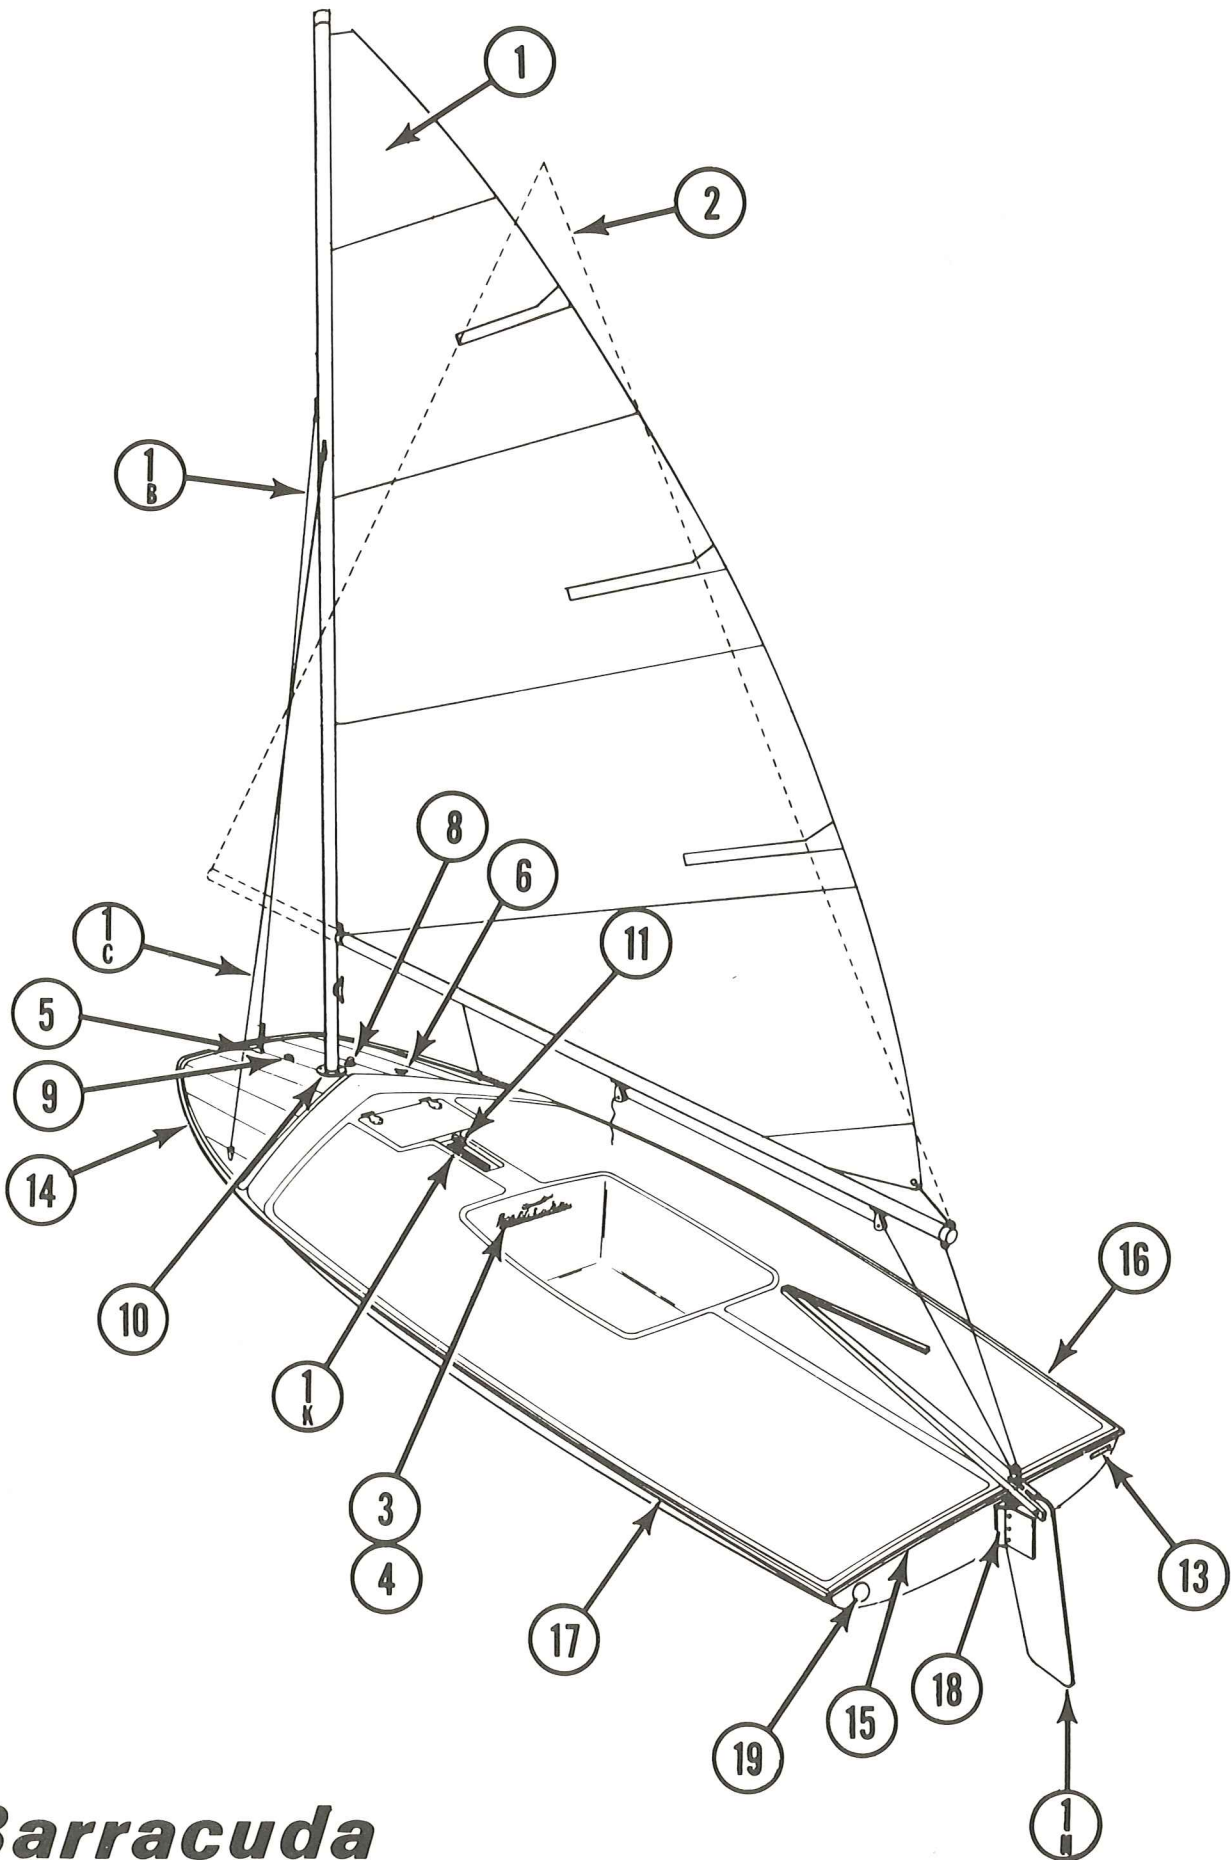

Barracuda

Barracuda

REF. NO.	PART NO.	RIGGING (MARCONI) 183 HARDWARE	QTY
1	812953	Rigging Kit	1
1A	25084	Sail (Marconi) and Lines	1
1B	812942	Headstay	1
1C	812941	Shroud	2
1D	25101	Shroud Adjuster	3
1E	25112	Mast	1
1F	25113	Boom	1
1G	812954	Adapter Assembly Mast Plug	1
1H	812940	Rudder Assembly (see next page)	1
1I	23769	Fastener 10"	1
1J	22309	Drain Plug	1
1K	25097	Dagger Board	1
REF. NO.	PART NO.	RIGGING (LATEEN) 173 HARDWARE	QTY
2	812952	Rigging Kit	1
2A	25083	Sail (Lateen) and Lines	1
2B	25117	Mast	1
2C	25115	Boom Upper	1
2D	25114	Boom Lower	1
1H	812940	Rudder Assembly (see next page)	1
1I	23769	Fastener 10"	1
1J	22309	Drain Plug	1
1K	25097	Dagger Board	1
REF. NO.	PART NO.	GENERAL HARDWARE	QTY
3	24467	Ornament	1
4	24469	Name	1
5	25085	Deck Plate	3
6	25086	Cleat	1
7	25096	Eye Strap	1
8	25107	Block Bullet Swivel	1
9	25111	Bow Eye	1
10	812945	Step Assembly Mast	1
11	24608	Slide Bolt 2"	1
12	843117	Aluminum Extrusion Die 299 x 2"	1
13	842969	Serial Number Plate	1
14	843275	Bumper Rail Forward	1
15	843274	Aft Bumper Rail	1
16	843272	Bumper Rail – Starboard	1
17	843273	Bumper Rail – Port	1
18	843073	Bracket Rudder	1
19	24740	Chrysler Emblem	1
	814580	Owners Manual Packet	
	800053	Gull White Repair Kit Exterior	
**	51401	Gull White Gelcoat Exterior	
	801112	Yellow Repair Kit Exterior	
**	51512	Yellow Gelcoat Exterior	

Barracuda

RUDDER HARDWARE

Barracuda

REF. NO.	PART NO.	RUDDER HARDWARE (LATEEN 173 AND MARCONI 183)	QTY.
A	843074	Rudder Blade	1
B	843072	Rudder Bracket	1
C	25088	Rudder Pin	1
D	22458	Chain 10"	1
E	31691	Keeper Ring	1
F	25106	Tiller	1
G	25105	Hiking Stick	1
H	25094	Block Bullet Swivel	1
I	25096	Eye Strap	1

Barracuda