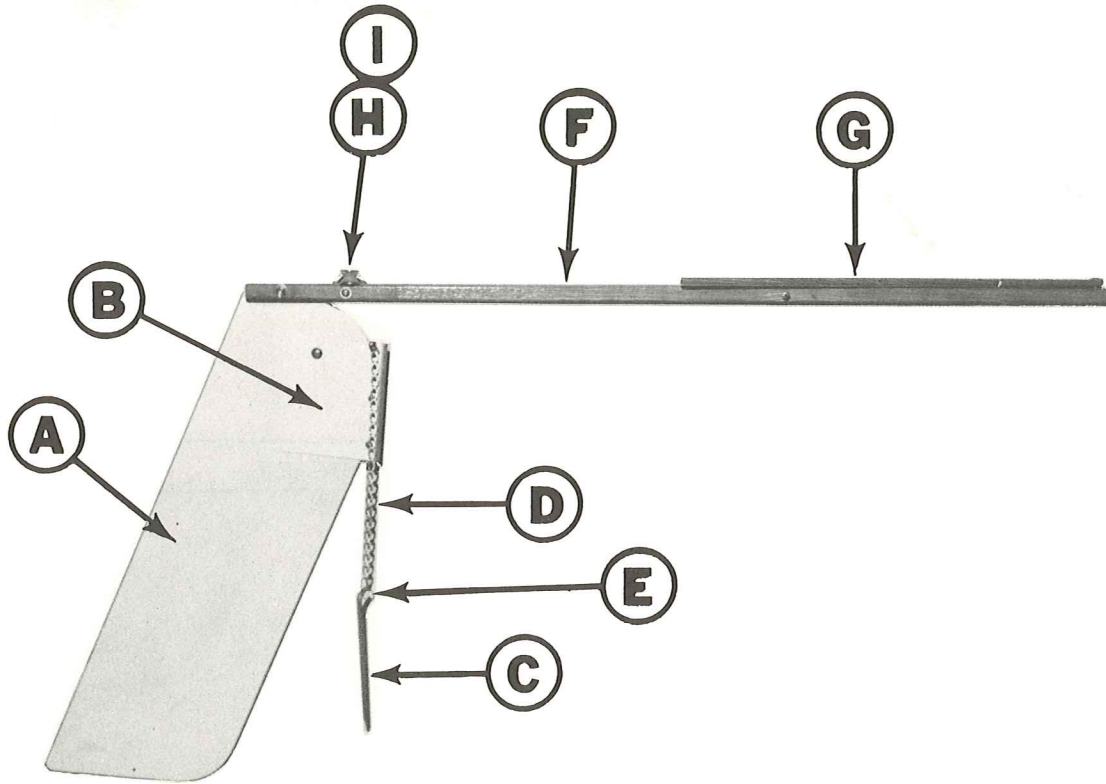

Barracuda

Barracuda

REF. NO.	PART NO.	RIGGING (MARCONI) 183 HARDWARE	QTY
1	812953	Rigging Kit	1
1A	25084	Sail (Marconi) and Lines	1
1B	812942	Headstay	1
1C	812941	Shroud	2
1D	25101	Shroud Adjuster	3
1E	25112	Mast	1
1F	25113	Boom	1
1G	812954	Adapter Assembly Mast Plug	1
1H	812940	Rudder Assembly (see next page)	1
1I	23769	Fastener 10"	1
1J	22309	Drain Plug	1
1K	25097	Dagger Board	1
REF. NO.	PART NO.	RIGGING (LATEEN) 173 HARDWARE	QTY
2	812952	Rigging Kit	1
2A	25083	Sail (Lateen) and Lines	1
2B	25117	Mast	1
2C	25115	Boom Upper	1
2D	25114	Boom Lower	1
1H	812940	Rudder Assembly (see next page)	1
1I	23769	Fastener 10"	1
1J	22309	Drain Plug	1
1K	25097	Dagger Board	1
REF. NO.	PART NO.	GENERAL HARDWARE	QTY
3	24467	Ornament	1
4	24469	Name	1
5	25085	Deck Plate	3
6	25086	Cleat	1
7	25096	Eye Strap	1
8	25107	Block Bullet Swivel	1
9	25111	Bow Eye	1
10	812945	Step Assembly Mast	1
11	24608	Slide Bolt 2"	1
12	843117	Aluminum Extrusion Die 299 x 2"	1
13	842969	Serial Number Plate	1
14	843275	Bumper Rail Forward	1
15	843274	Aft Bumper Rail	1
16	843272	Bumper Rail – Starboard	1
17	843273	Bumper Rail – Port	1
18	843073	Bracket Rudder	1
19	24740	Chrysler Emblem	1
	814580	Owners Manual Packet	
	800053	Gull White Repair Kit Exterior	
**	51401	Gull White Gelcoat Exterior	
	801112	Yellow Repair Kit Exterior	
**	51512	Yellow Gelcoat Exterior	

Barracuda

RUDDER HARDWARE

Barracuda

REF. NO.	PART NO.	RUDDER HARDWARE (LATEEN 173 AND MARCONI 183)	QTY.
A	843074	Rudder Blade	1
B	843072	Rudder Bracket	1
C	25088	Rudder Pin	1
D	22458	Chain 10"	1
E	31691	Keeper Ring	1
F	25106	Tiller	1
G	25105	Hiking Stick	1
H	25094	Block Bullet Swivel	1
I	25096	Eye Strap	1

Barracuda